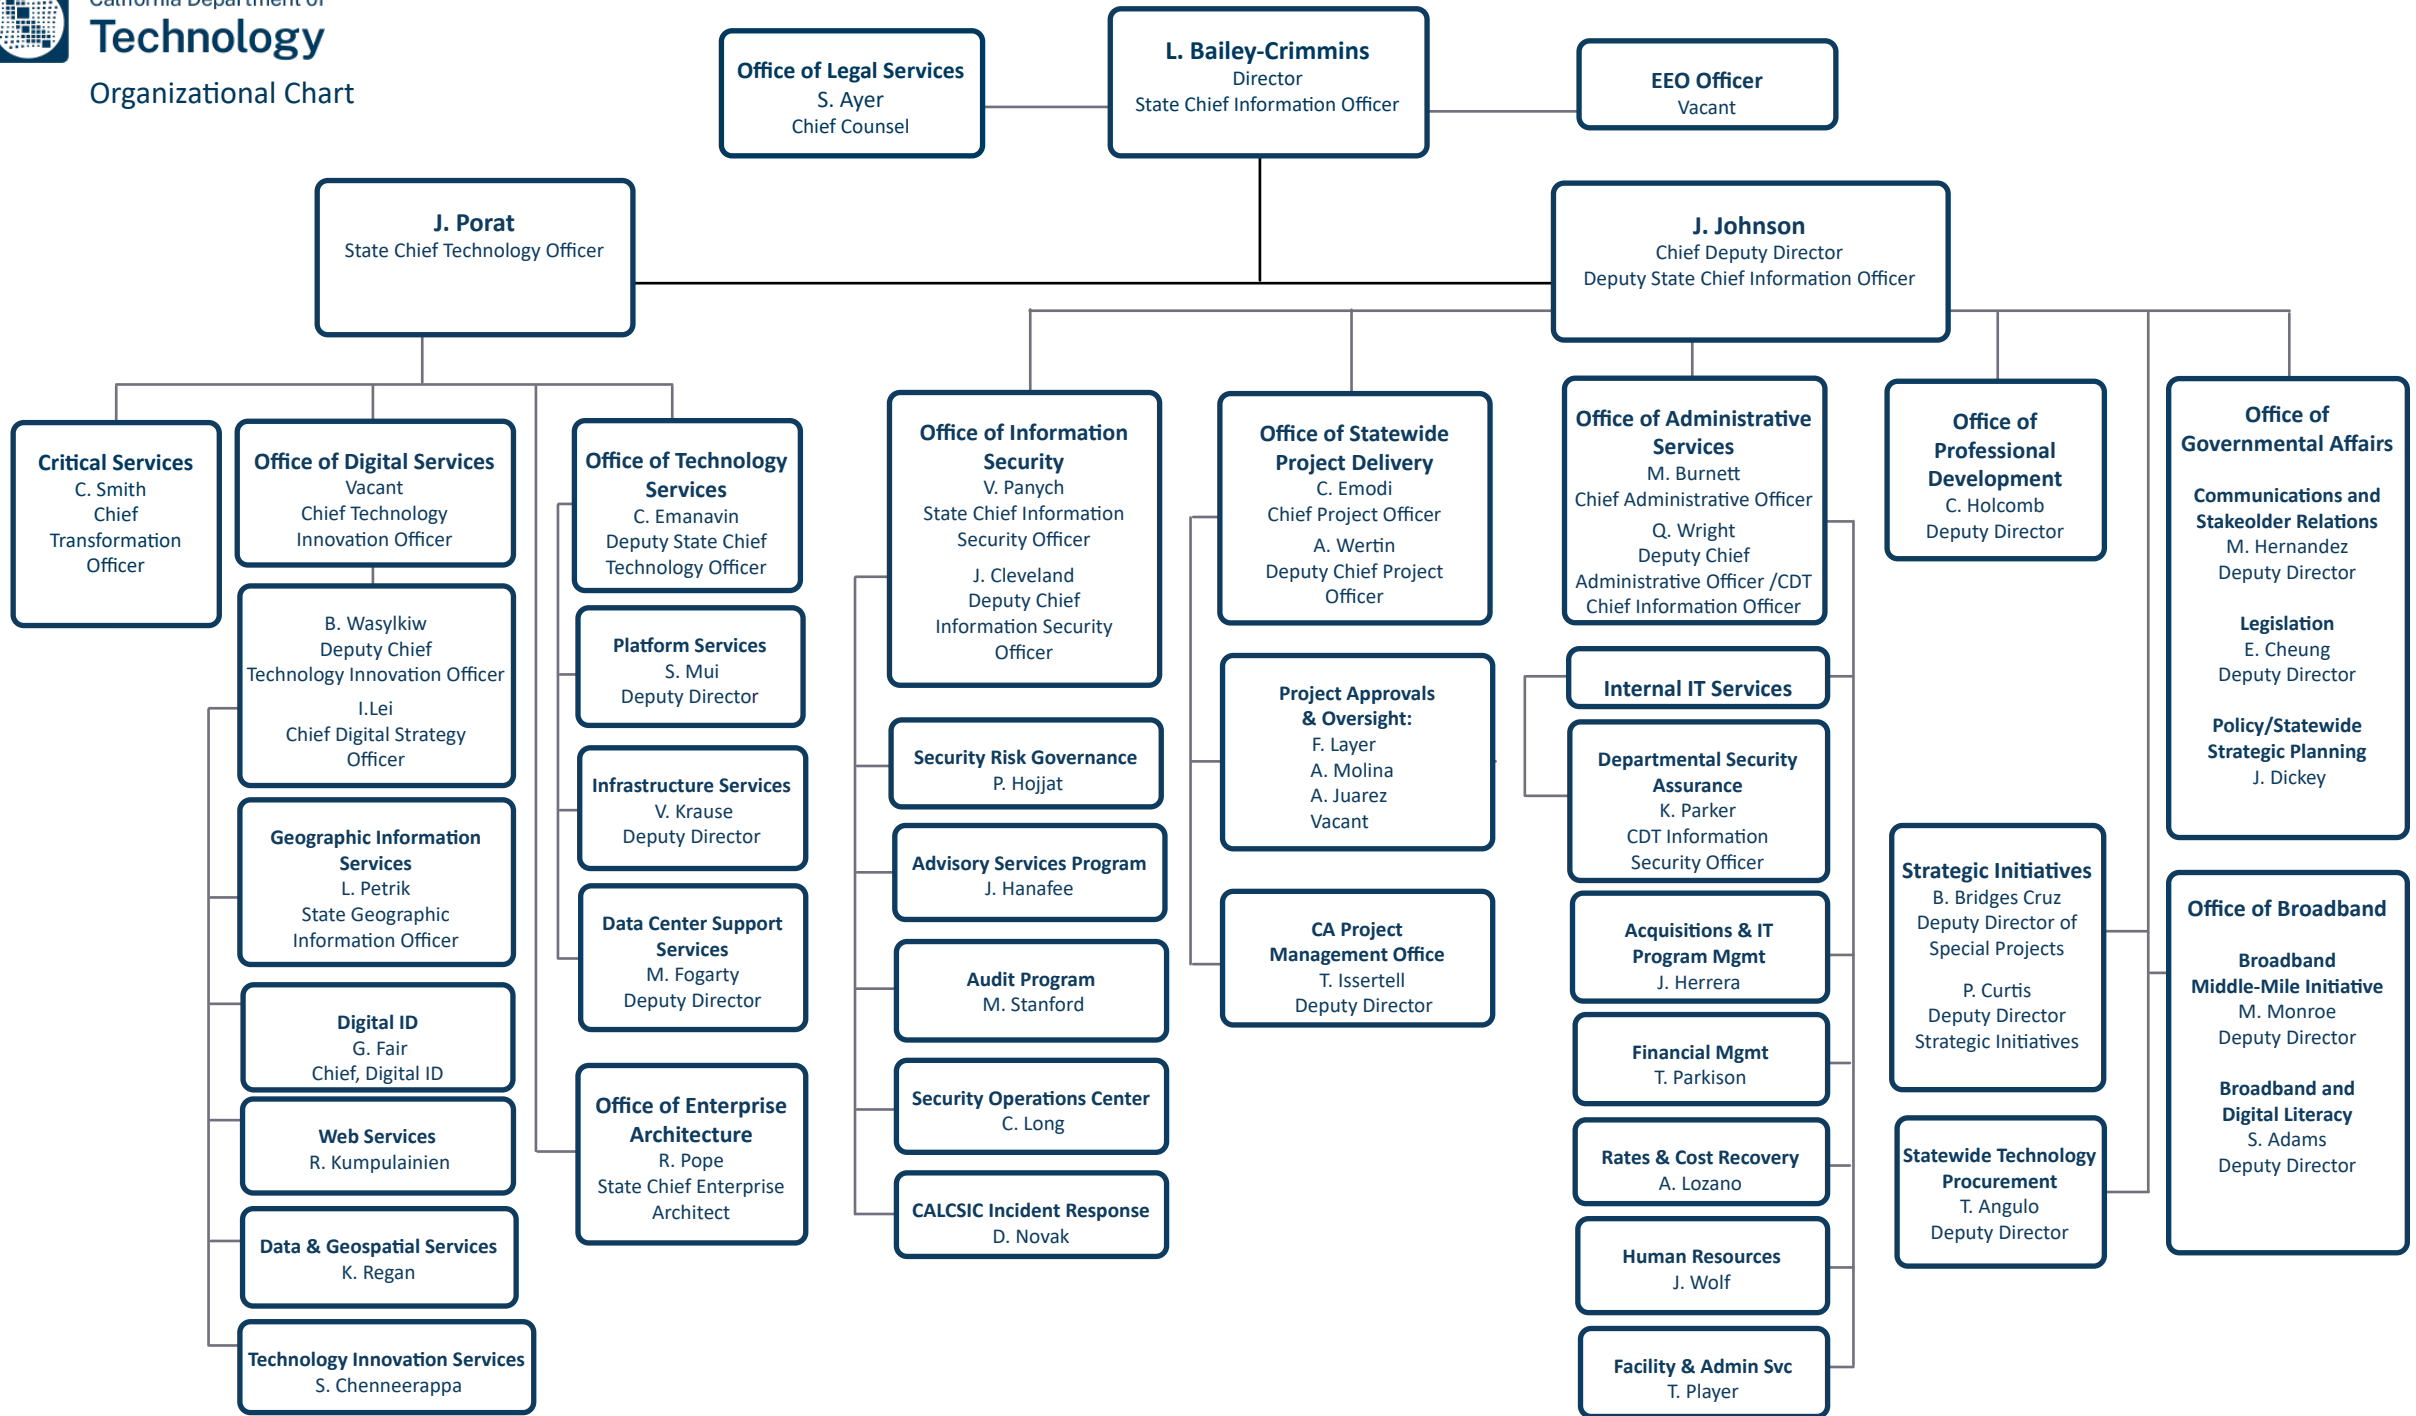

California Department of
Technology
Organizational Chart

Position numbers based on SCO and Department of Technology records as of December 1, 2024.